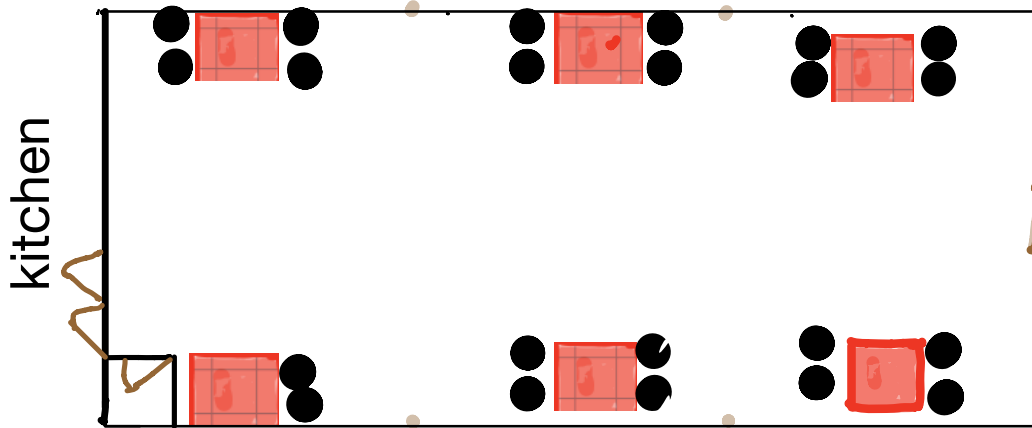

10.75 metres long by 5.75 metres wide.

Up-lighting giving up to 5 metres head room.

14 seats.

Isolation Area Kitchen

Ibberton Village Hall

- Doors
- Seats

10.75 metres long by 5.75 metres wide.

Up-lighting giving up to 5 metres head room.

22 seats  
Isolation Area Kitchen

Ibberton Village Hall

-  Doors
-  Tables
-  Chairs