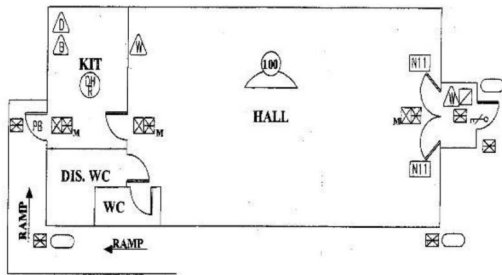

10.75 metres long by 5.75 metres wide.

Up-lighting giving up to 5 metres head room.

14 seats.

Isolation Area Kitchen

Ibberton Village Hall

- Doors
- Seats

10.75 metres long by 5.75 metres wide.

Up-lighting giving up to 5 metres head room.

22 seats  
Isolation Area Kitchen

Ibberton Village Hall

-  Doors
-  Tables
-  Chairs