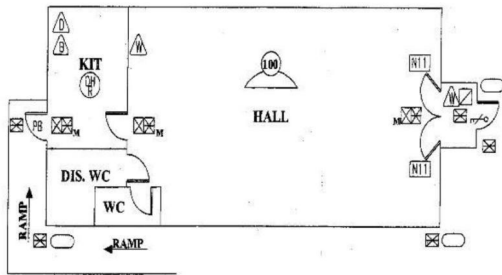

10.75 metres long by 5.75 metres wide.

Up-lighting giving up to 5 metres head room.

14 seats.

Isolation Area Kitchen

Ibberton Village Hall

- Doors
- Seats

10.75 metres long by 5.75 metres wide.

Up-lighting giving up to 5 metres head room.

22 seats  
Isolation Area Kitchen

Ibberton Village Hall

-  Doors
-  Tables
-  Chairs